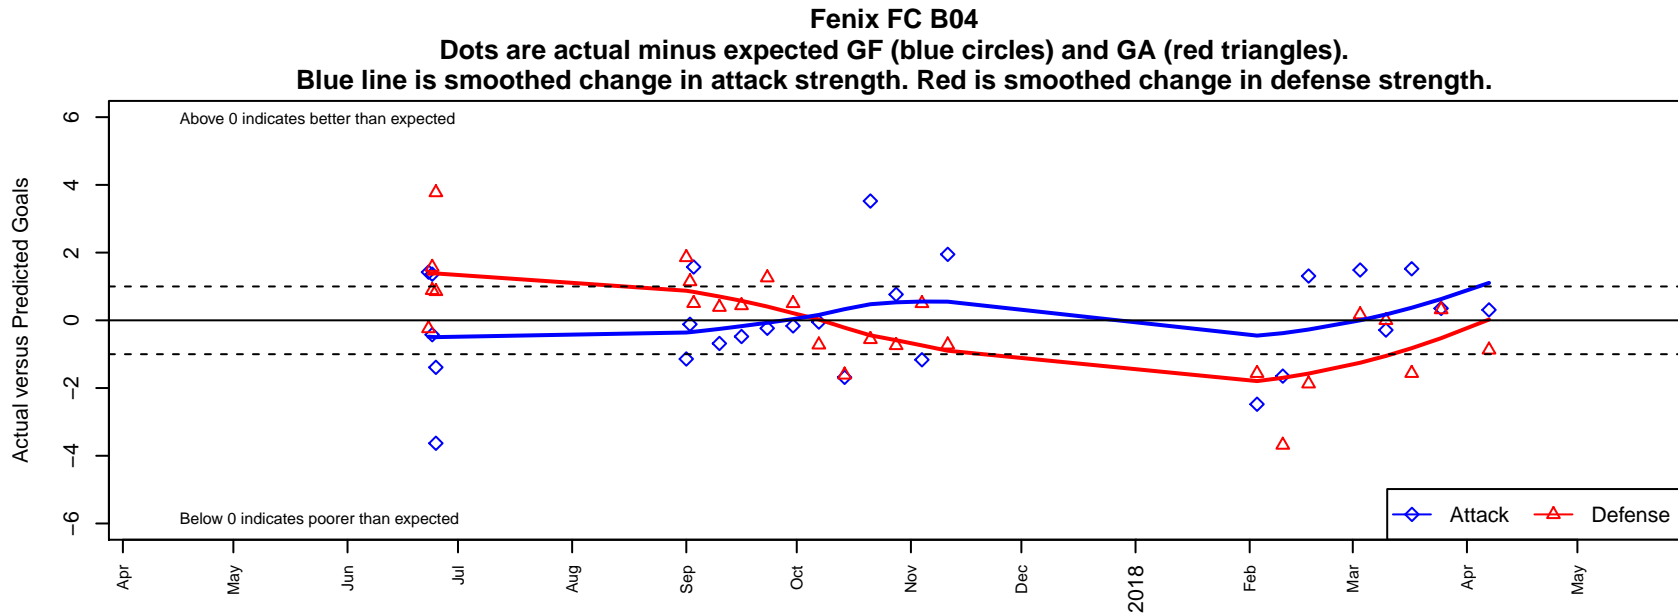

FENIX FC BU04

Fenix FC Bu04

Venues played:

2017 Clash At the Border Silver/Bronze

2017 Labor Day Cup BU14 Silver

2017 PSPL Classic 3 – West U14

2017 Spr PSPL – '04 Classic 2 – West U14

**attack and defense variance (black dot)
relative to other teams
and top 10 in region**