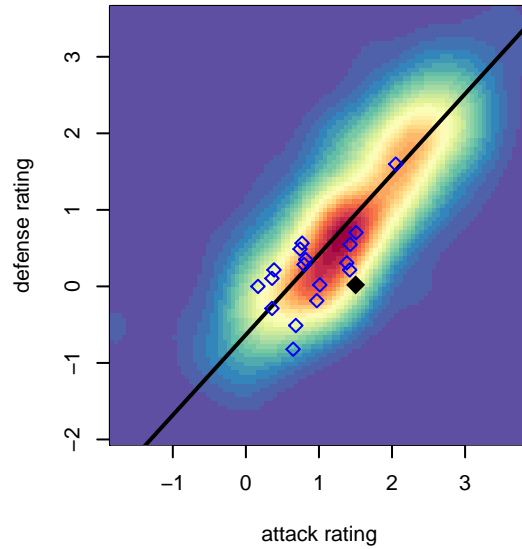

**attack and defense rating
relative to others at age
and all opponents in last 13 months**